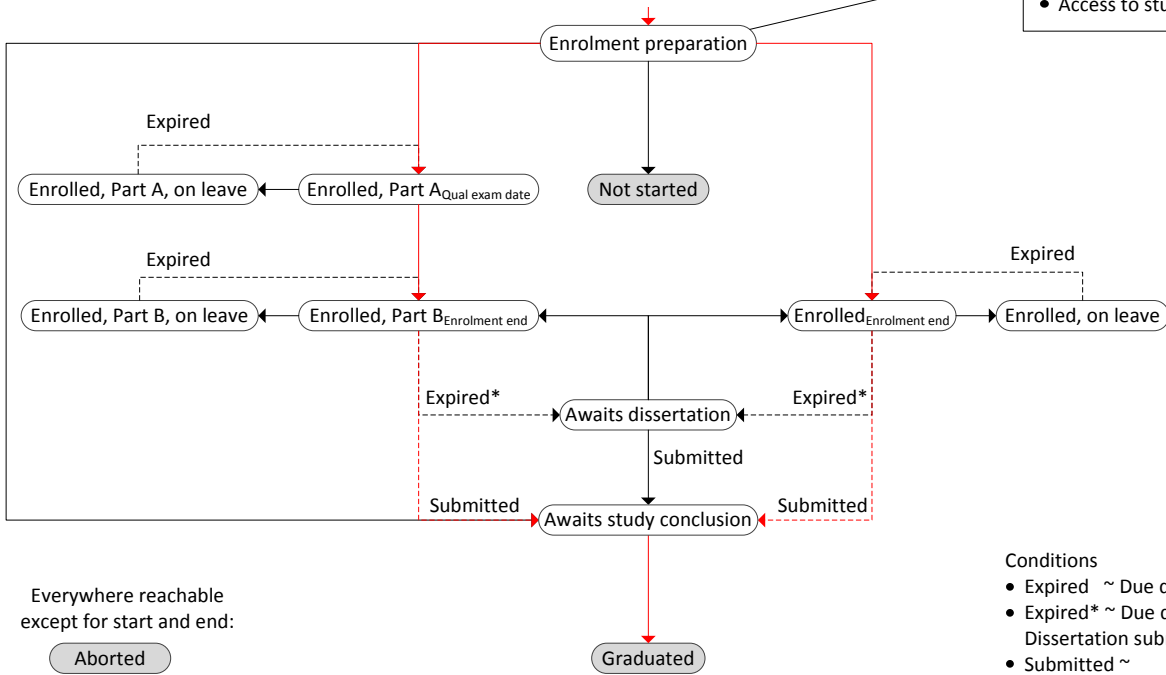

AU, Aarhus | ... | AU, Herring |  
 Abroad | Cooperating institution | University agreement institution

- Adjustments to plan template
- Possible adjustment to plan due date
- Possible leave
- Access to student portal

Everywhere reachable  
 except for start and end:

Aborted

Conditions

- Expired ~ Due date passed
- Expired\* ~ Due date passed and  
 Dissertation submission date empty
- Submitted ~  
 Dissertation submission date non empty