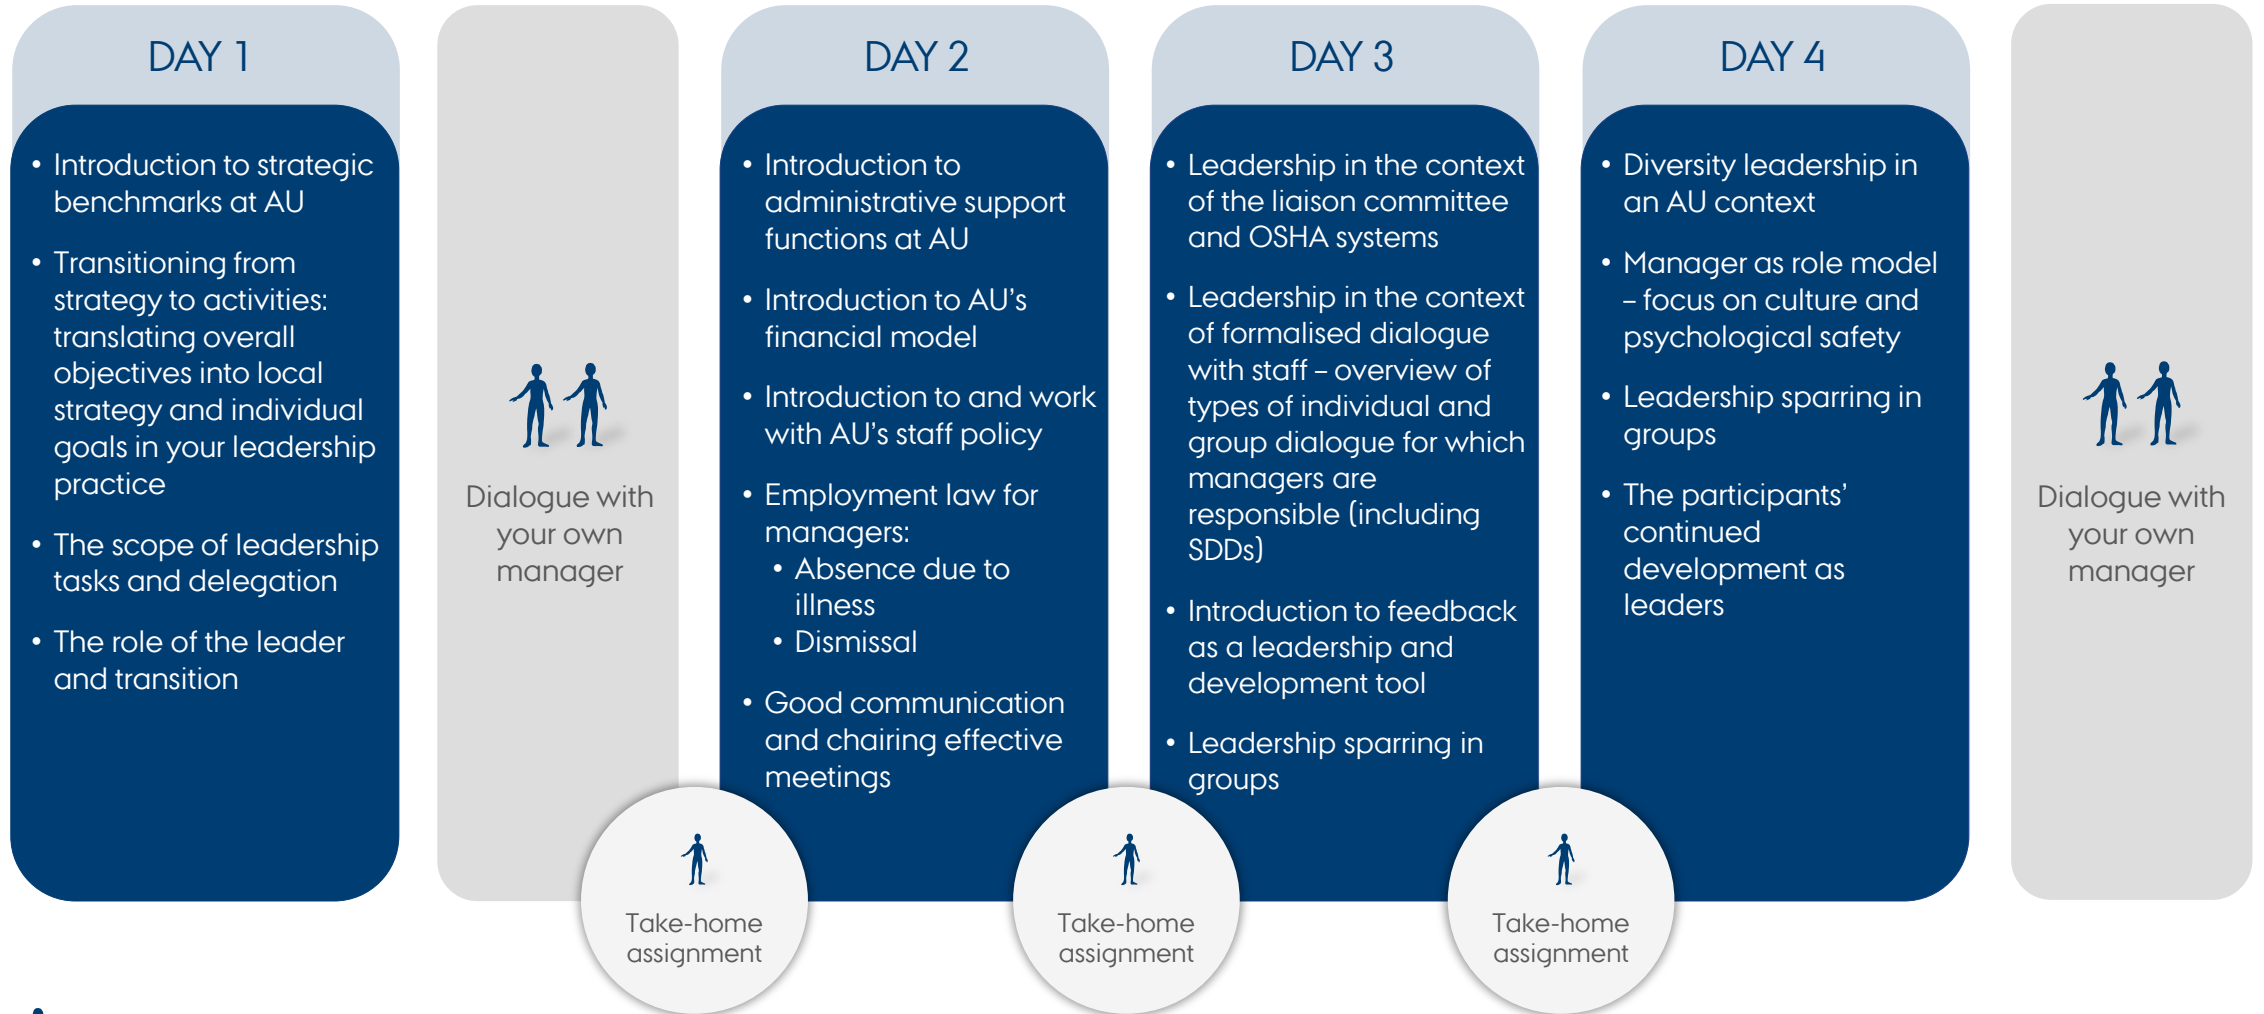

# AU LEADERSHIP – INTRODUCTORY COURSE

Continually using new insights and tools in day-to-day leadership practice