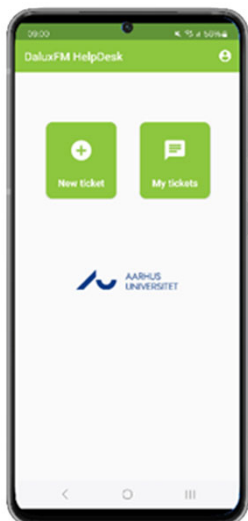

QUICK GUIDE - DALUX FM HELPDESK (APP+WEB)

Dalux FM Helpdesk is now available for everyone!

<https://helpdesk.dalux.com/au>

To learn more, scan the QR-codes in the bottom of this one-pager.

Important! Your customer name is **“AU”**.

“Dalux FM” is a market leading Facility Management Software and “Helpdesk” is your way of handing over your needs of building maintenance or service.

First APP/Web startup:

Life span of Dalux tickets:

Dansk Guide