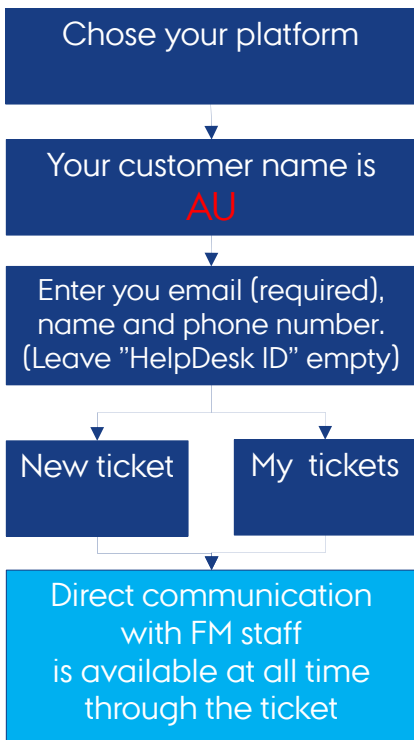

QUICK GUIDE - DALUX FM HELPDESK (APP+WEB)

Dalux FM Helpdesk is now available for everyone!

<https://helpdesk.dalux.com/au>

To learn more, scan the QR-codes in the bottom of this one-pager.

Important! Your customer name is **“AU”**.

“Dalux FM” is a market leading Facility Management Software and “Helpdesk” is your way of handing over your needs of building maintenance or service.

First APP/Web startup:

Life span of Dalux tickets:

Dansk Guide