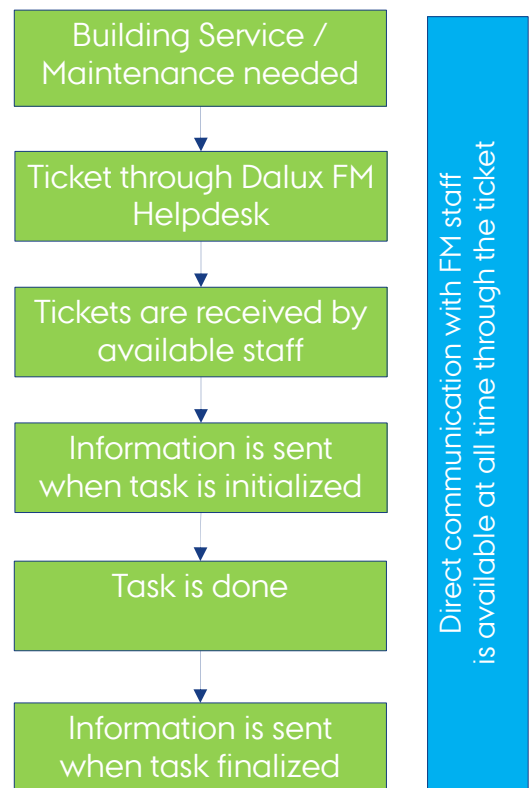

“Dalux FM” is a market leading Facility Management Software and “Helpdesk” is your way of handing over your needs of building maintenance or service.

First APP/Web startup:

Life span of Dalux tickets:

Dansk Guide